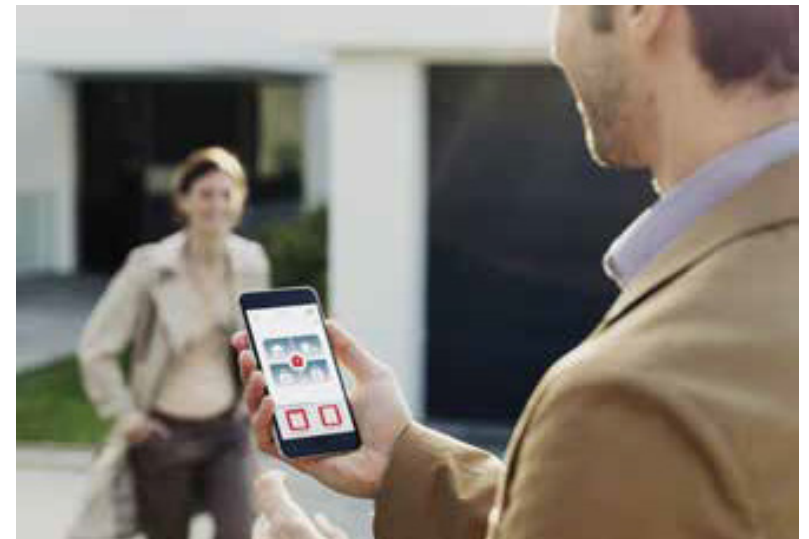

Connexoon

1 Connecting Your World

It's not just your garage door you can control remotely, link your Connexoon Access RTS to your gate, outdoor lights and Philips Hue Lighting for a truly smart way of life.

2 Welcome Home

Use the GeoLocation technology to turn your lights on and open your garage door ready for when you arrive home. You get to choose when the door opens – whether that's when you leave the office or pull into your street*.

3 Tailor to Your Lifestyle

Whether you would rather have a schedule for your Smart Home based on time of day or your current mood, Connexoon lets you have it all. Create different scenarios to tell your home what to do when you leave (turn indoor lights off and outdoor lights on) or ask Amazon Alexa to open your garage door if you fancy an impromptu drive.

4 Stay Secure While You're Away

Use the App to check that your garage door is securely locked, whether any movement has been detected on your home surveillance, and indoor lights are turned on at certain times in the evening to deter would-be intruders.

5 Easy To Use

Simply connect the Connexoon Access RTS to your home WiFi router, install the app on your smartphone, and control your smart home and garage door from wherever you are in the world. Your youngest has forgotten his house keys? The postman wants to leave a parcel? Relax! Now, you can open your garage door remotely from your smartphone.

*Geofence range between 50 m and 250 m